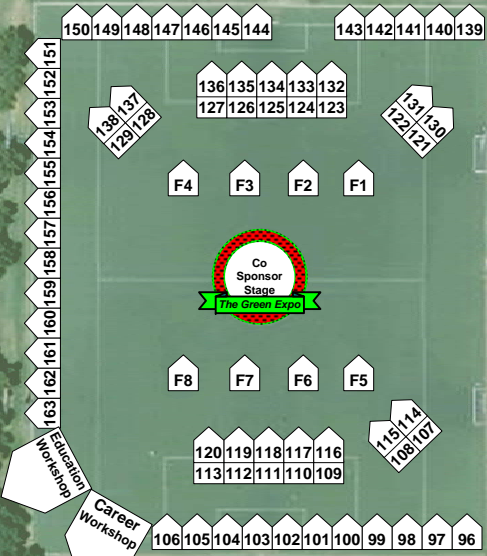

Exhibitor Check In

Street Entrance

# The GREEN Expo

Green Job Career Fair & Educational Workshops

-  60 x 35 Sponsor Booths
-  10 x 20 Booths or two 10 x 10
-  10 x 10 Booths
-  Organic Farmer's Market Booths
-  Sustainable Vehicles Booths
-  Food Vendor

Farmer's Market

Hidden Valley Rd

Hidden Valley Rd